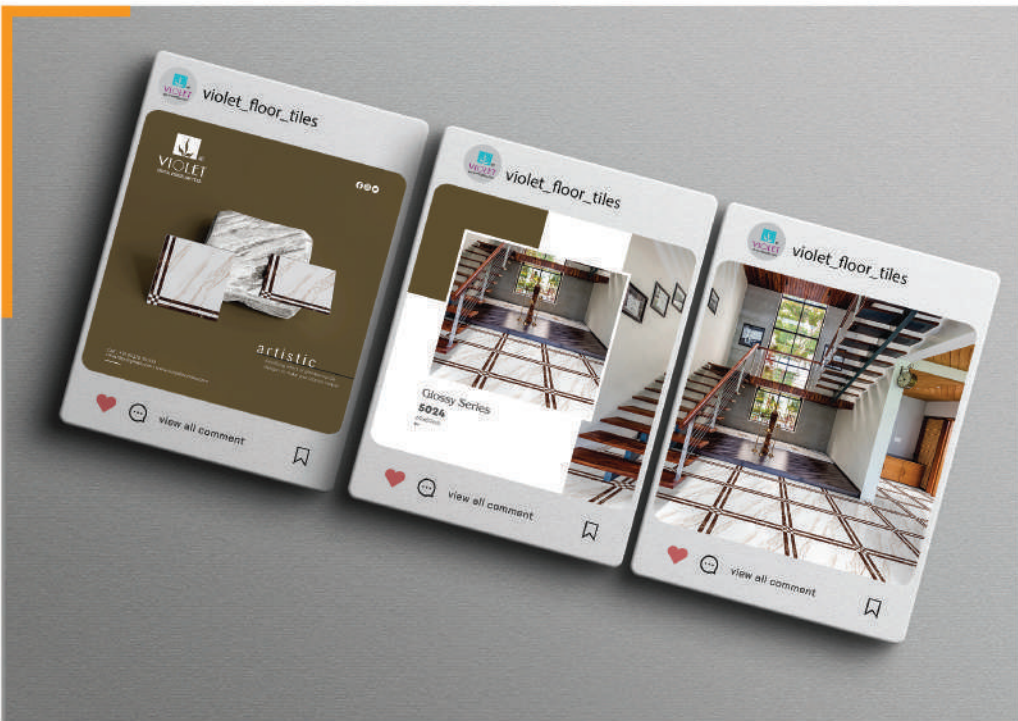

www.goldcointiles.com

THE ESSENCE OF
STUNNING
SURFACE

FREEDOM
LIVING

Porcelain Tiles : 120x120cm
600x600mm | 800x800mm
300x300mm | 400x400mm

Ceramic Floor Tiles
600x600mm
400x400mm

Mgf By : **GOLDCOIN CERAMIC TILES**
At. Rangpar, Jetpar Road, Morbi - 363662, (Guj.) INDIA.
+91 95741 91777 | +91 99795 25341
Info@goldcointiles.com | www.goldcointiles.com