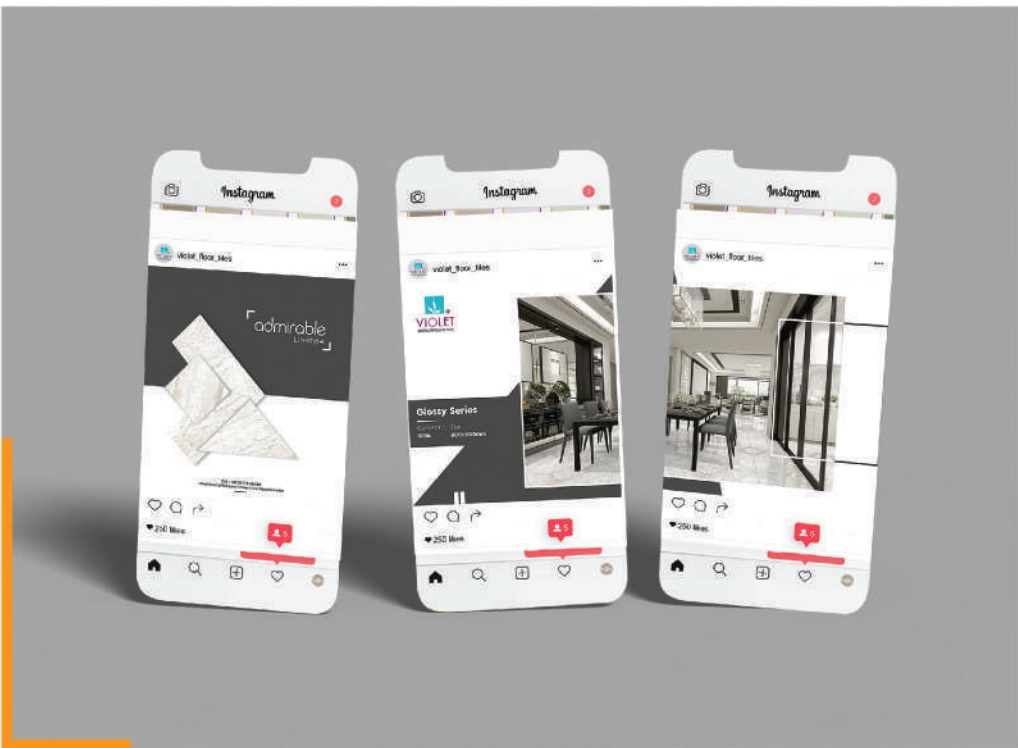

www.goldcointiles.com

THE ESSENCE OF
STUNNING
SURFACE

FREEDOM
LIVING

Porcelain Tiles : 120x120cm
600x600mm | 800x800mm
300x300mm | 400x400mm

Ceramic Floor Tiles
600x600mm
400x400mm

Mgf By : **GOLDCOIN CERAMIC TILES**
At. Rangpar, Jetpar Road, Morbi - 363662, (Guj.) INDIA.
+91 95741 91777 | +91 99795 25341
Info@goldcointiles.com | www.goldcointiles.com