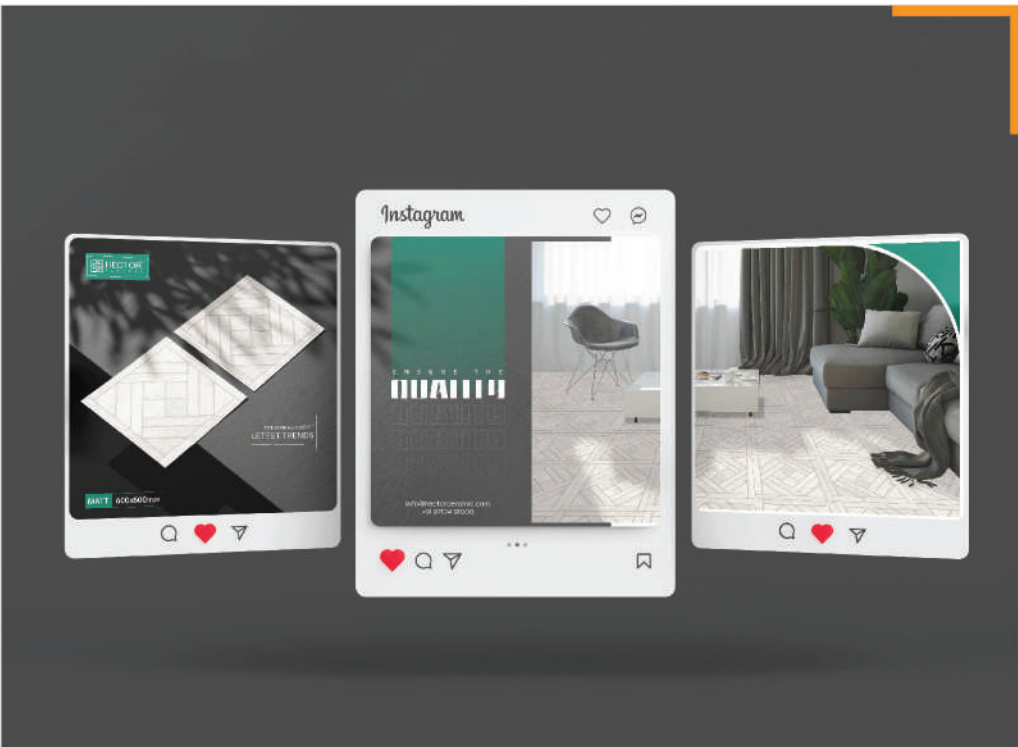

www.goldcointiles.com

THE ESSENCE OF
STUNNING
SURFACE

FREEDOM
LIVING

Porcelain Tiles : 120x120cm
600x600mm | 800x800mm
300x300mm | 400x400mm

Ceramic Floor Tiles
600x600mm
400x400mm

Mgf By : **GOLDCOIN CERAMIC TILES**
At. Rangpar, Jetpar Road, Morbi - 363662, (Guj.) INDIA.
+91 95741 91777 | +91 99795 25341
Info@goldcointiles.com | www.goldcointiles.com