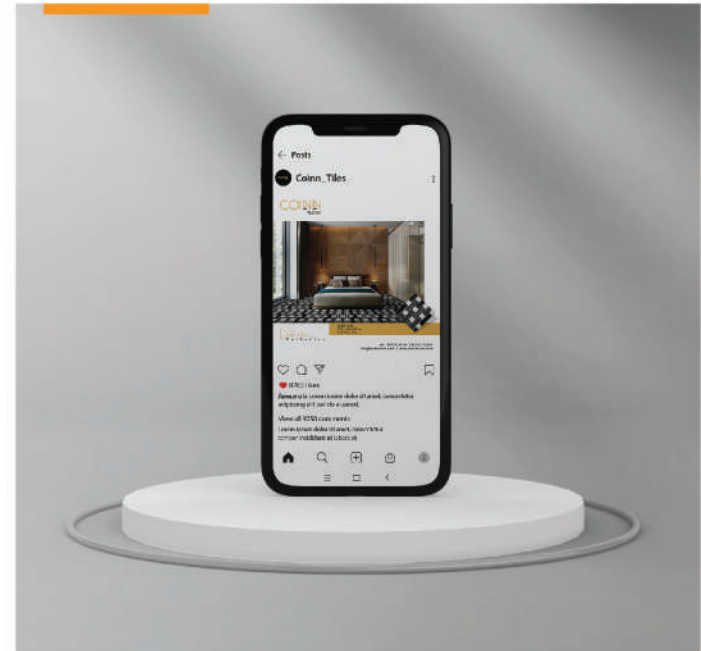

www.goldcointiles.com

THE ESSENCE OF
STUNNING
SURFACE

FREEDOM
LIVING

Porcelain Tiles : 120x120cm
600x600mm | 800x800mm
300x300mm | 400x400mm

Ceramic Floor Tiles
600x600mm
400x400mm

Mgf By : **GOLDCOIN CERAMIC TILES**
At. Rangpar, Jetpar Road, Morbi - 363662, (Guj.) INDIA.
+91 95741 91777 | +91 99795 25341
Info@goldcointiles.com | www.goldcointiles.com