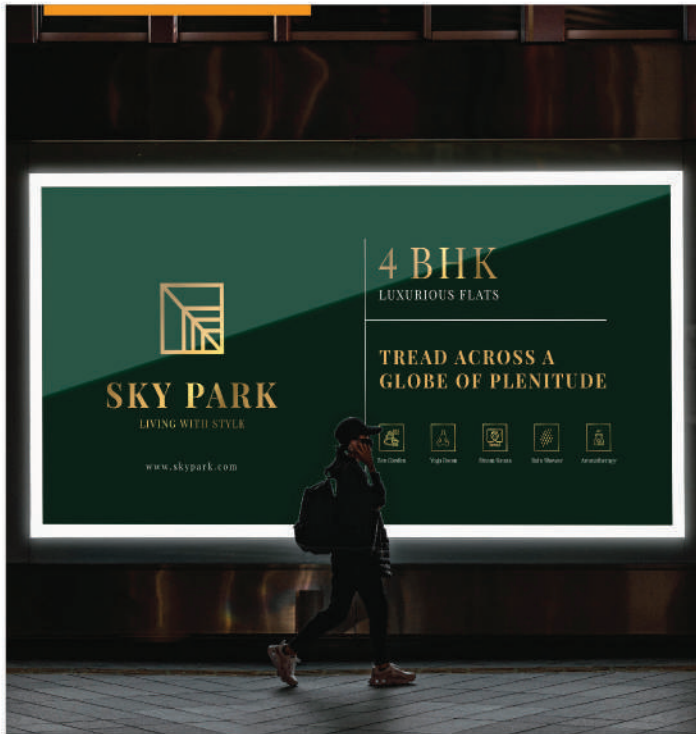

SKY PARK

LIVING WITH STYLE

DIVA
REVEAL YOURSELF

OUR CLIENTS

OUR CLIENTS

OUR CLIENTS

Head Office :

📍 804-A, Alpha Plus, Nr. Raiya Tele. Exchange,
150ft Ring Road, Rajkot - 360005 (Guj.) INDIA.