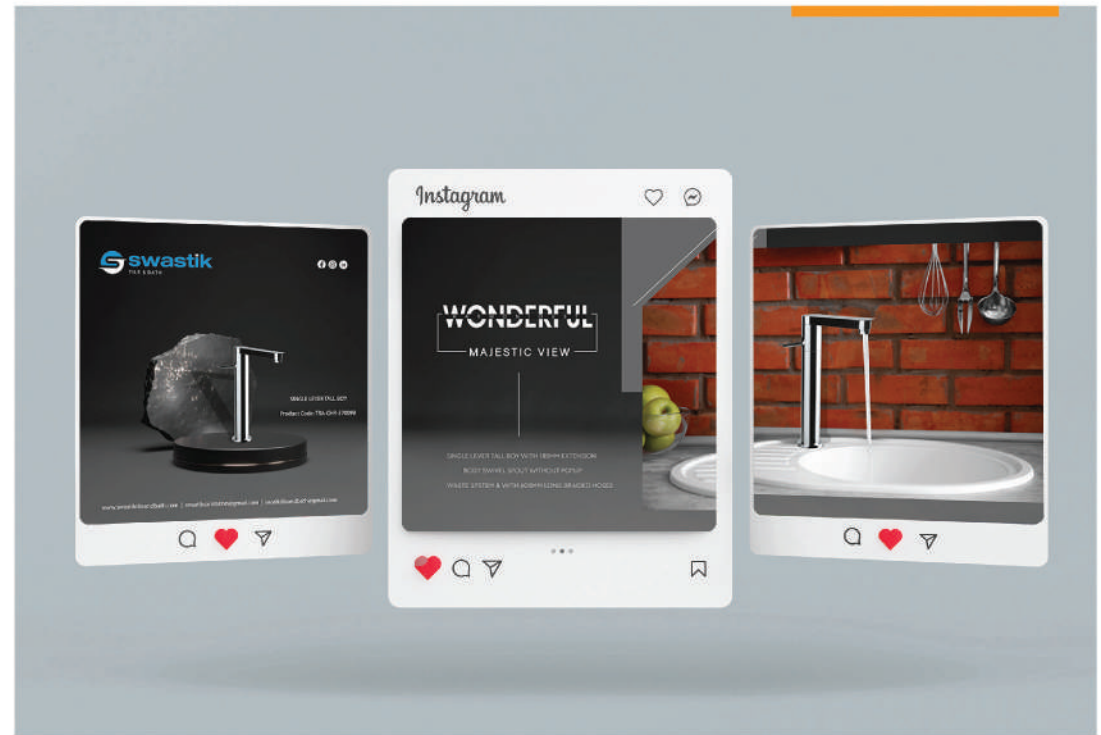

www.goldcointiles.com

THE ESSENCE OF
STUNNING
SURFACE

FREEDOM
LIVING

Porcelain Tiles : 120x120cm
600x600mm | 800x800mm
300x300mm | 400x400mm

Ceramic Floor Tiles
600x600mm
400x400mm

Mgf By : **GOLDCOIN CERAMIC TILES**
At. Rangpar, Jetpar Road, Morbi - 363662, (Guj.) INDIA.
+91 95741 91777 | +91 99795 25341
Info@goldcointiles.com | www.goldcointiles.com