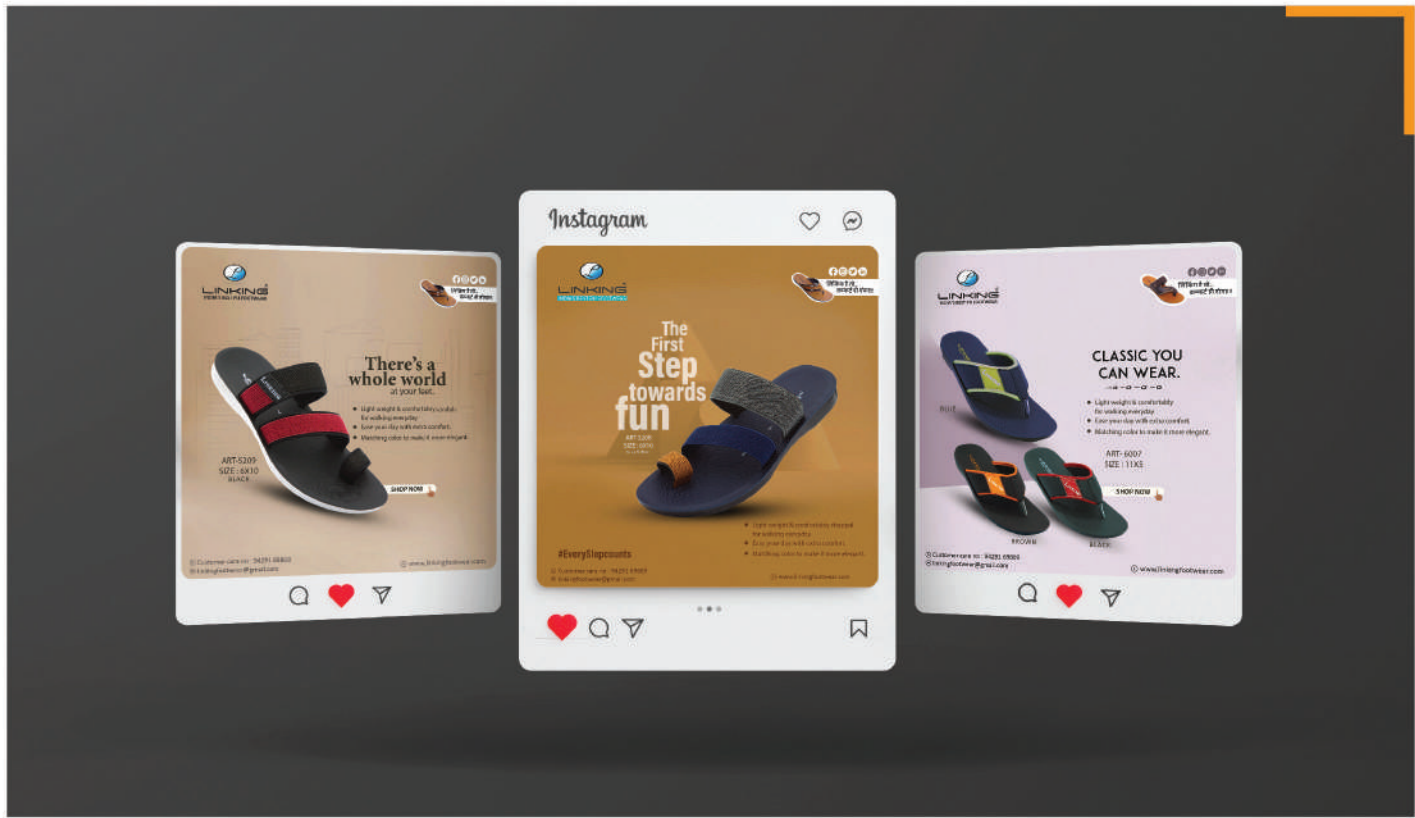

www.goldcointiles.com

THE ESSENCE OF
STUNNING
SURFACE

FREEDOM
LIVING

Porcelain Tiles : 120x120cm
600x600mm | 800x800mm
300x300mm | 400x400mm

Ceramic Floor Tiles
600x600mm
400x400mm

Mgf By : **GOLDCOIN CERAMIC TILES**
At. Rangpar, Jetpar Road, Morbi - 363662, (Guj.) INDIA.
+91 95741 91777 | +91 99795 25341
Info@goldcointiles.com | www.goldcointiles.com