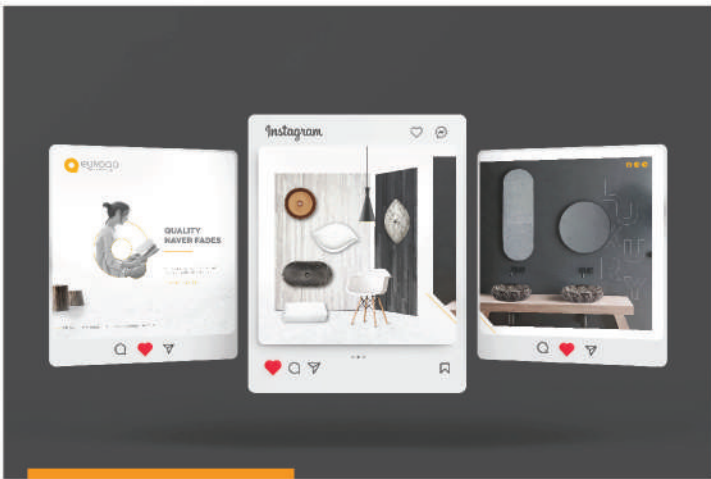

www.goldcointiles.com

THE ESSENCE OF
STUNNING
SURFACE

FREEDOM
LIVING

Porcelain Tiles : 120x120cm
600x600mm | 800x800mm
300x300mm | 400x400mm

Ceramic Floor Tiles
600x600mm
400x400mm

Mgf By : **GOLDCOIN CERAMIC TILES**
At. Rangpar, Jetpar Road, Morbi - 363662, (Guj.) INDIA.
+91 95741 91777 | +91 99795 25341
Info@goldcointiles.com | www.goldcointiles.com