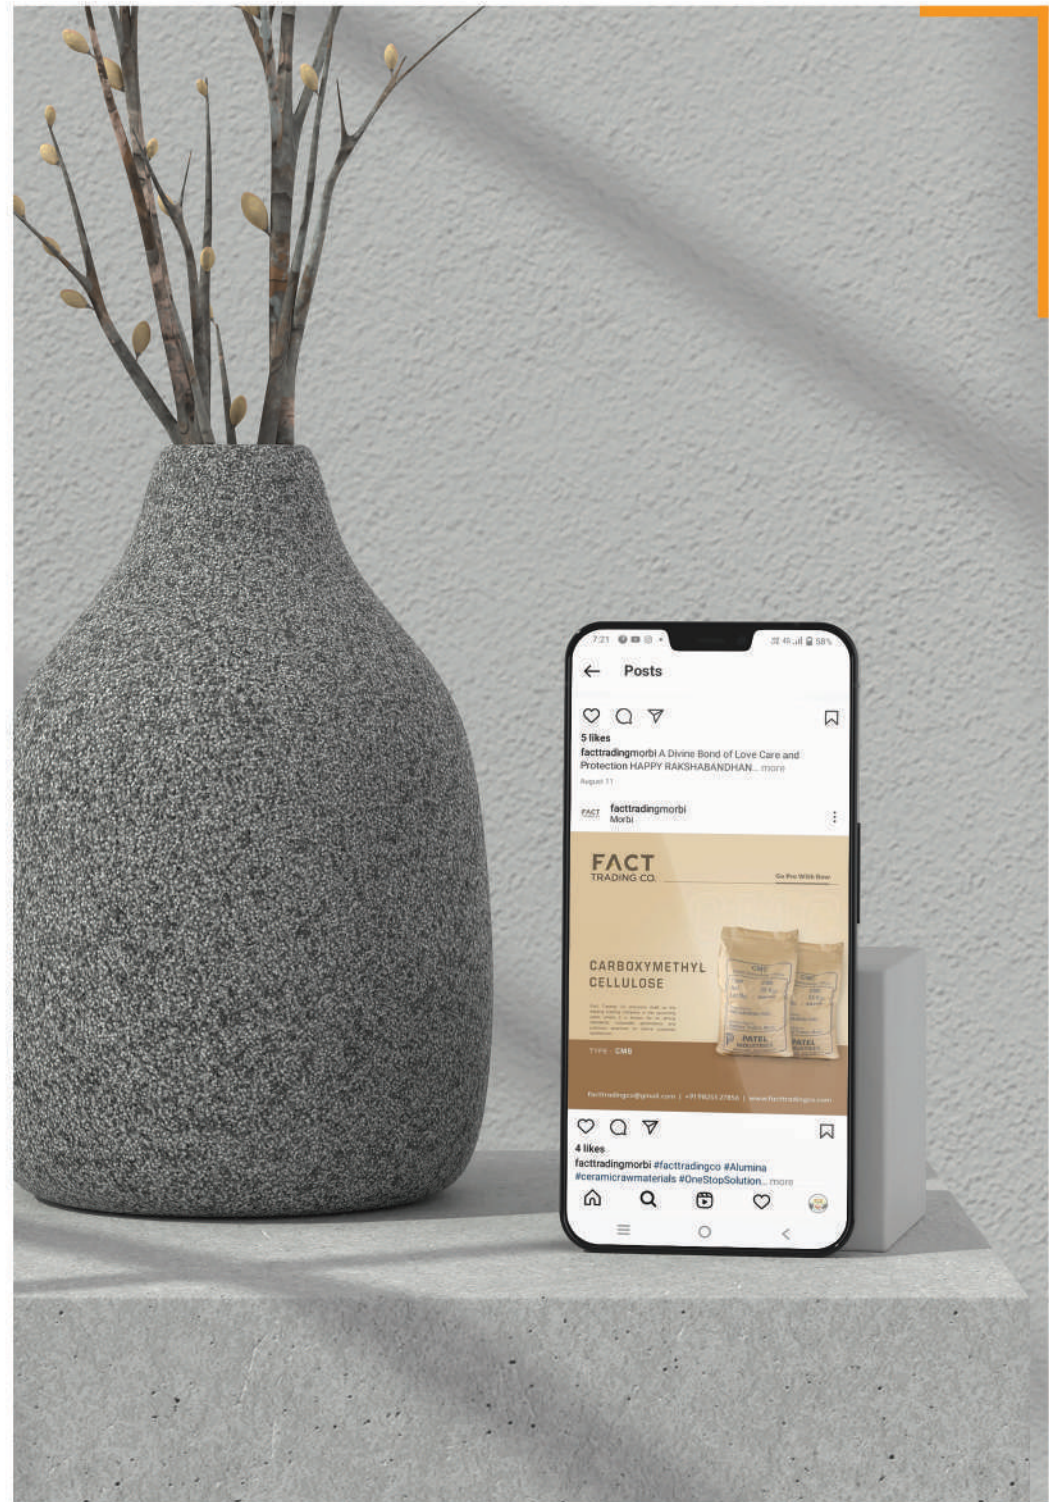

www.goldcointiles.com

THE ESSENCE OF
STUNNING
SURFACE

FREEDOM
LIVING

Porcelain Tiles : 120x120cm
600x600mm | 800x800mm
300x300mm | 400x400mm

Ceramic Floor Tiles
600x600mm
400x400mm

Mgf By : **GOLDCOIN CERAMIC TILES**
At. Rangpar, Jetpar Road, Morbi - 363662, (Guj.) INDIA.
+91 95741 91777 | +91 99795 25341
Info@goldcointiles.com | www.goldcointiles.com