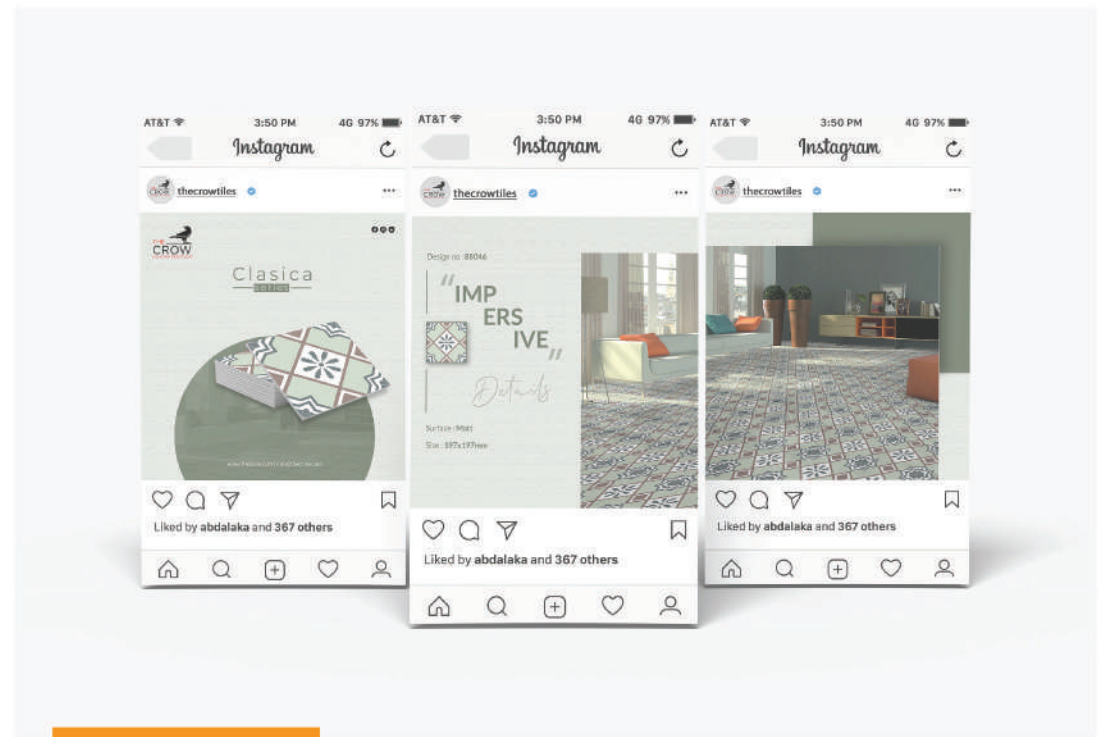

www.goldcointiles.com

THE ESSENCE OF
STUNNING
SURFACE

FREEDOM
LIVING

Porcelain Tiles : 120x120cm
600x600mm | 800x800mm
300x300mm | 400x400mm

Ceramic Floor Tiles
600x600mm
400x400mm

Mgf By : **GOLDCOIN CERAMIC TILES**
At. Rangpar, Jetpar Road, Morbi - 363662, (Guj.) INDIA.
+91 95741 91777 | +91 99795 25341
Info@goldcointiles.com | www.goldcointiles.com