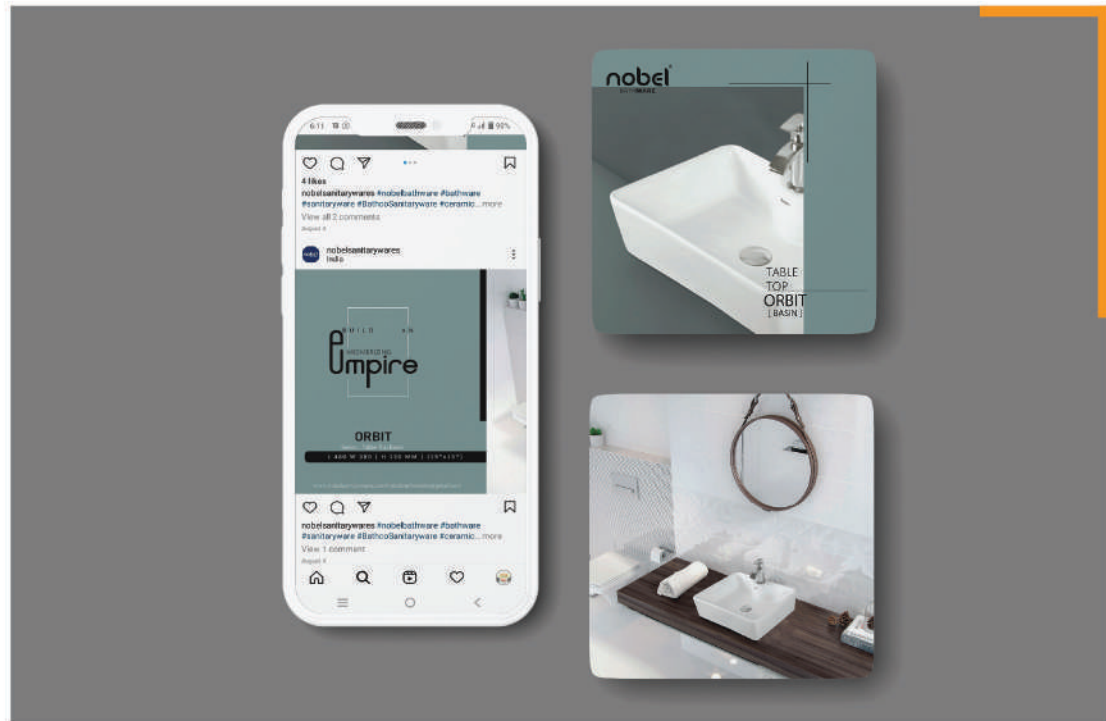

www.goldcointiles.com

THE ESSENCE OF
STUNNING
SURFACE

FREEDOM
LIVING

Porcelain Tiles : 120x120cm
600x600mm | 800x800mm
300x300mm | 400x400mm

Ceramic Floor Tiles
600x600mm
400x400mm

Mgf By : **GOLDCOIN CERAMIC TILES**
At. Rangpar, Jetpar Road, Morbi - 363662, (Guj.) INDIA.
+91 95741 91777 | +91 99795 25341
Info@goldcointiles.com | www.goldcointiles.com