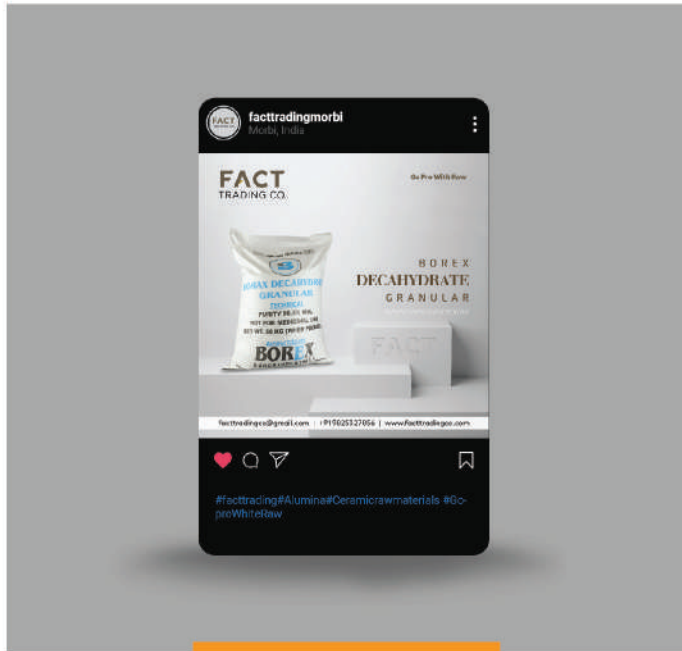

www.goldcointiles.com

THE ESSENCE OF
STUNNING
SURFACE

FREEDOM
LIVING

Porcelain Tiles : 120x120cm
600x600mm | 800x800mm
300x300mm | 400x400mm

Ceramic Floor Tiles
600x600mm
400x400mm

Mgf By : **GOLDCOIN CERAMIC TILES**
At. Rangpar, Jetpar Road, Morbi - 363662, (Guj.) INDIA.
+91 95741 91777 | +91 99795 25341
Info@goldcointiles.com | www.goldcointiles.com