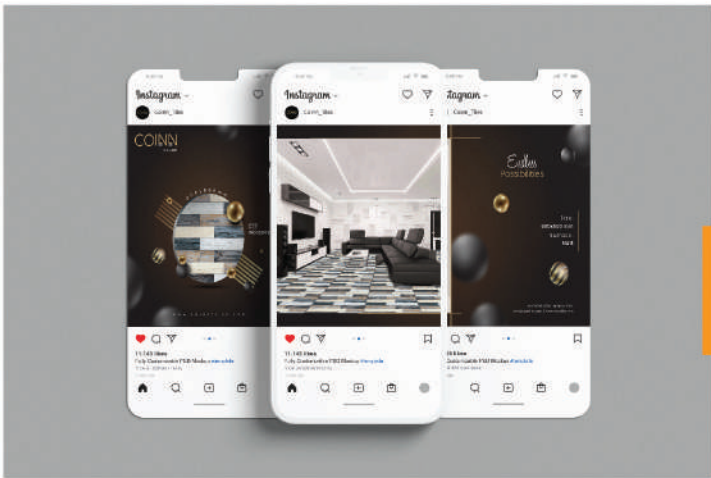

www.goldcointiles.com

THE ESSENCE OF
STUNNING
SURFACE

FREEDOM
LIVING

Porcelain Tiles : 120x120cm
600x600mm | 800x800mm
300x300mm | 400x400mm

Ceramic Floor Tiles
600x600mm
400x400mm

Mgf By : **GOLDCOIN CERAMIC TILES**
At. Rangpar, Jetpar Road, Morbi - 363662, (Guj.) INDIA.
+91 95741 91777 | +91 99795 25341
Info@goldcointiles.com | www.goldcointiles.com