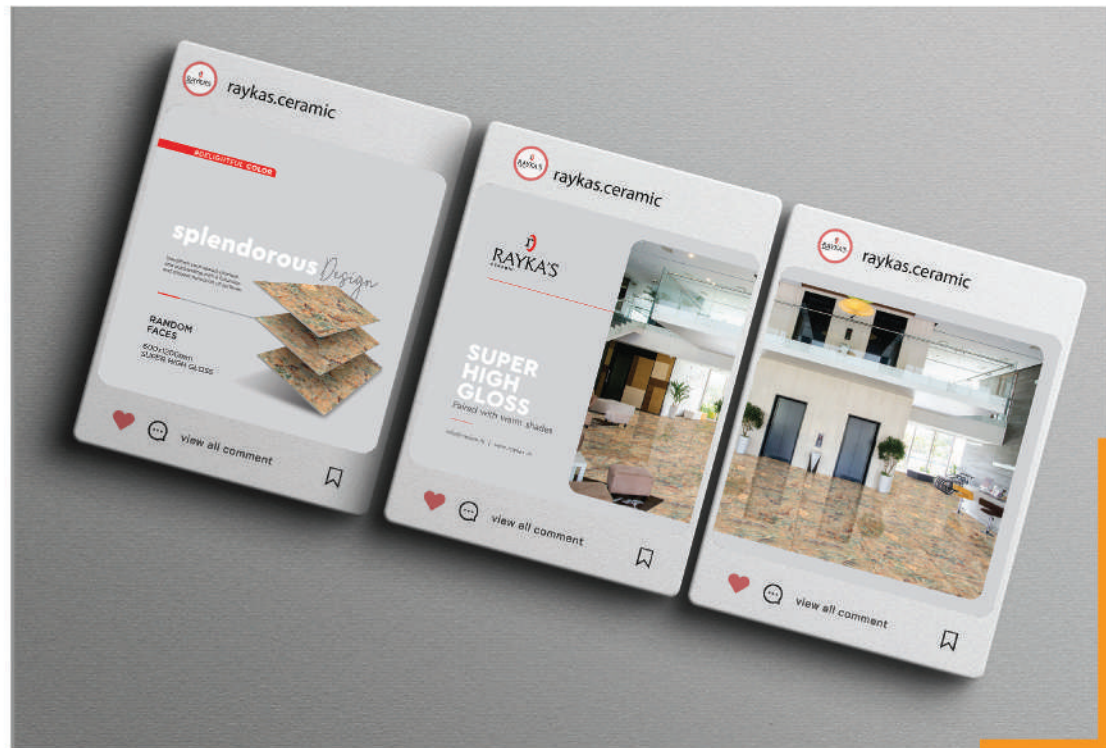

www.goldcointiles.com

THE ESSENCE OF
STUNNING
SURFACE

FREEDOM
LIVING

Porcelain Tiles : 120x120cm
600x600mm | 800x800mm
300x300mm | 400x400mm

Ceramic Floor Tiles
600x600mm
400x400mm

Mgf By : **GOLDCOIN CERAMIC TILES**
At. Rangpar, Jetpar Road, Morbi - 363662, (Guj.) INDIA.
+91 95741 91777 | +91 99795 25341
Info@goldcointiles.com | www.goldcointiles.com