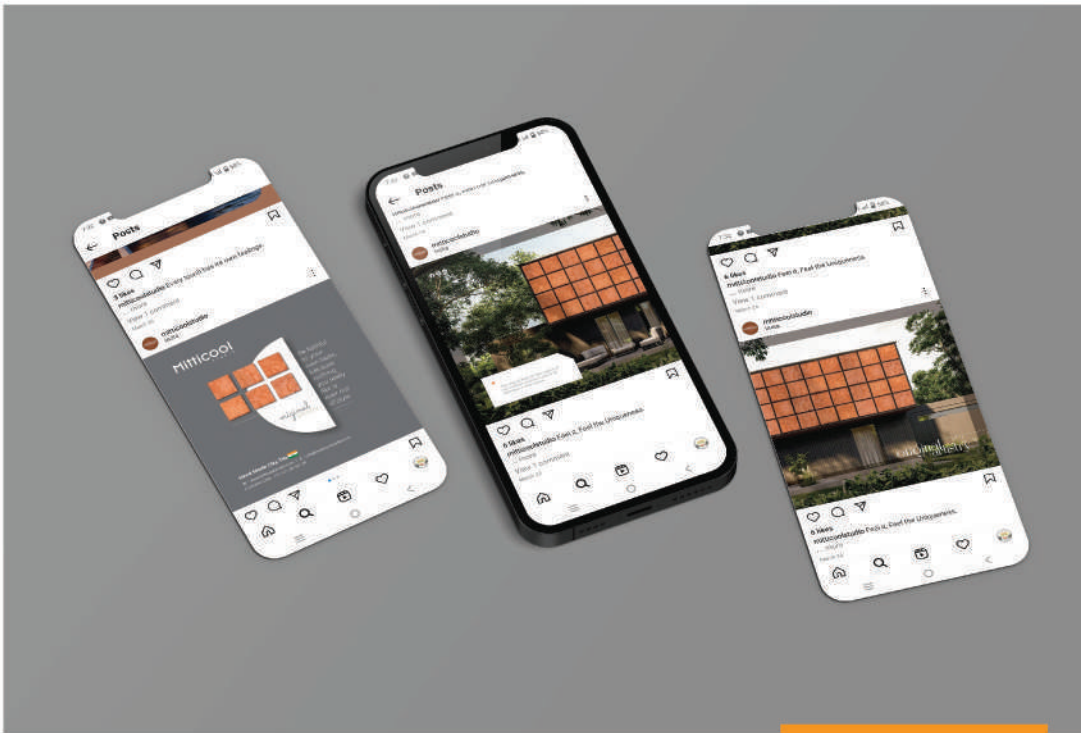

www.goldcointiles.com

THE ESSENCE OF
STUNNING
SURFACE

FREEDOM
LIVING

Porcelain Tiles : 120x120cm
600x600mm | 800x800mm
300x300mm | 400x400mm

Ceramic Floor Tiles
600x600mm
400x400mm

Mgf By : **GOLDCOIN CERAMIC TILES**
At. Rangpar, Jetpar Road, Morbi - 363662, (Guj.) INDIA.
+91 95741 91777 | +91 99795 25341
Info@goldcointiles.com | www.goldcointiles.com