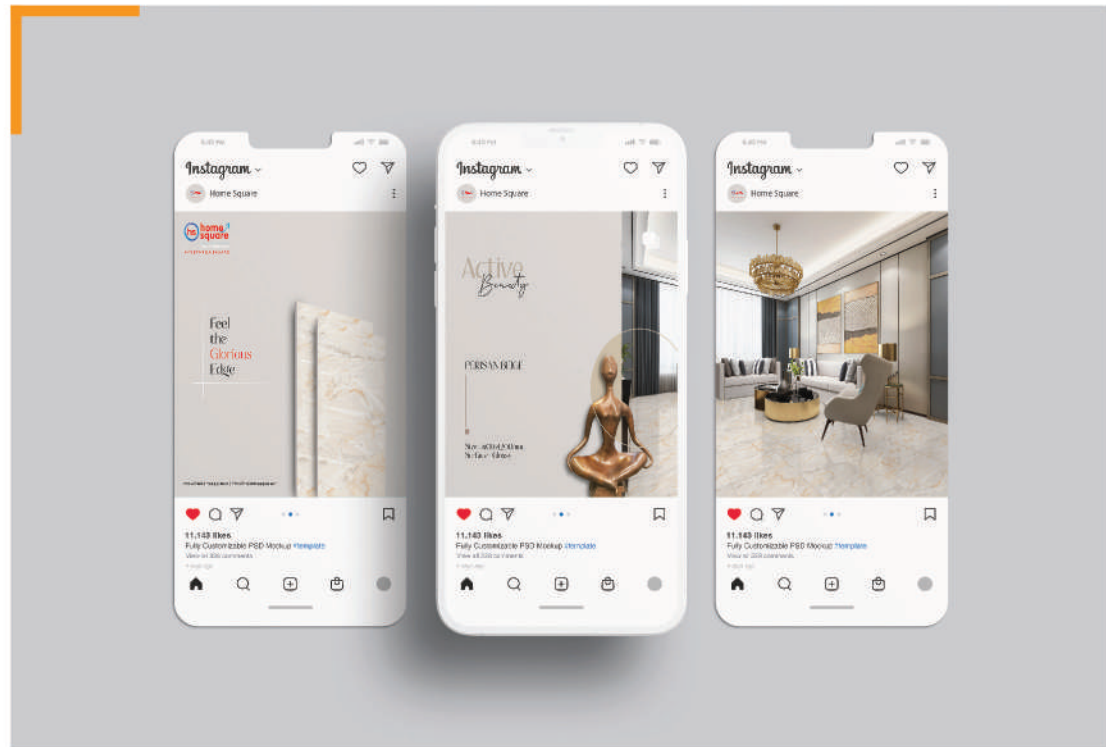

www.goldcointiles.com

THE ESSENCE OF
STUNNING
SURFACE

FREEDOM
LIVING

Porcelain Tiles : 120x120cm
600x600mm | 800x800mm
300x300mm | 400x400mm

Ceramic Floor Tiles
600x600mm
400x400mm

Mgf By : **GOLDCOIN CERAMIC TILES**
At. Rangpar, Jetpar Road, Morbi - 363662, (Guj.) INDIA.
+91 95741 91777 | +91 99795 25341
Info@goldcointiles.com | www.goldcointiles.com