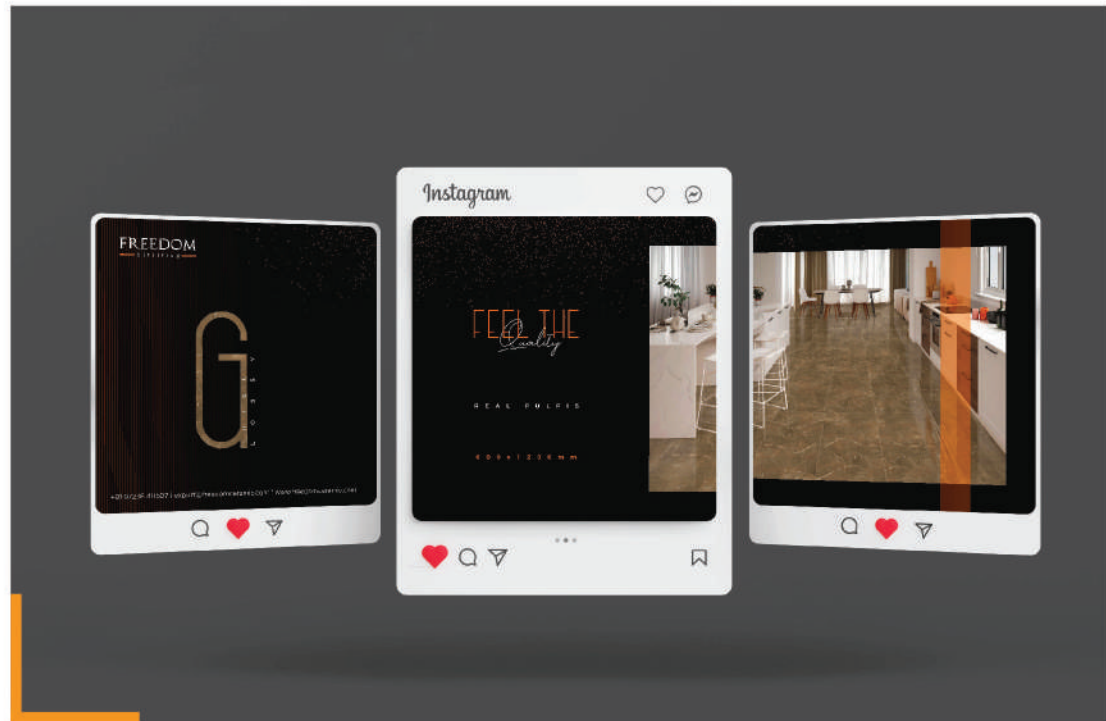

www.goldcointiles.com

THE ESSENCE OF
STUNNING
SURFACE

FREEDOM
LIVING

Porcelain Tiles : 120x120cm
600x600mm | 800x800mm
300x300mm | 400x400mm

Ceramic Floor Tiles
600x600mm
400x400mm

Mgf By : **GOLDCOIN CERAMIC TILES**
At. Rangpar, Jetpar Road, Morbi - 363662, (Guj.) INDIA.
+91 95741 91777 | +91 99795 25341
Info@goldcointiles.com | www.goldcointiles.com